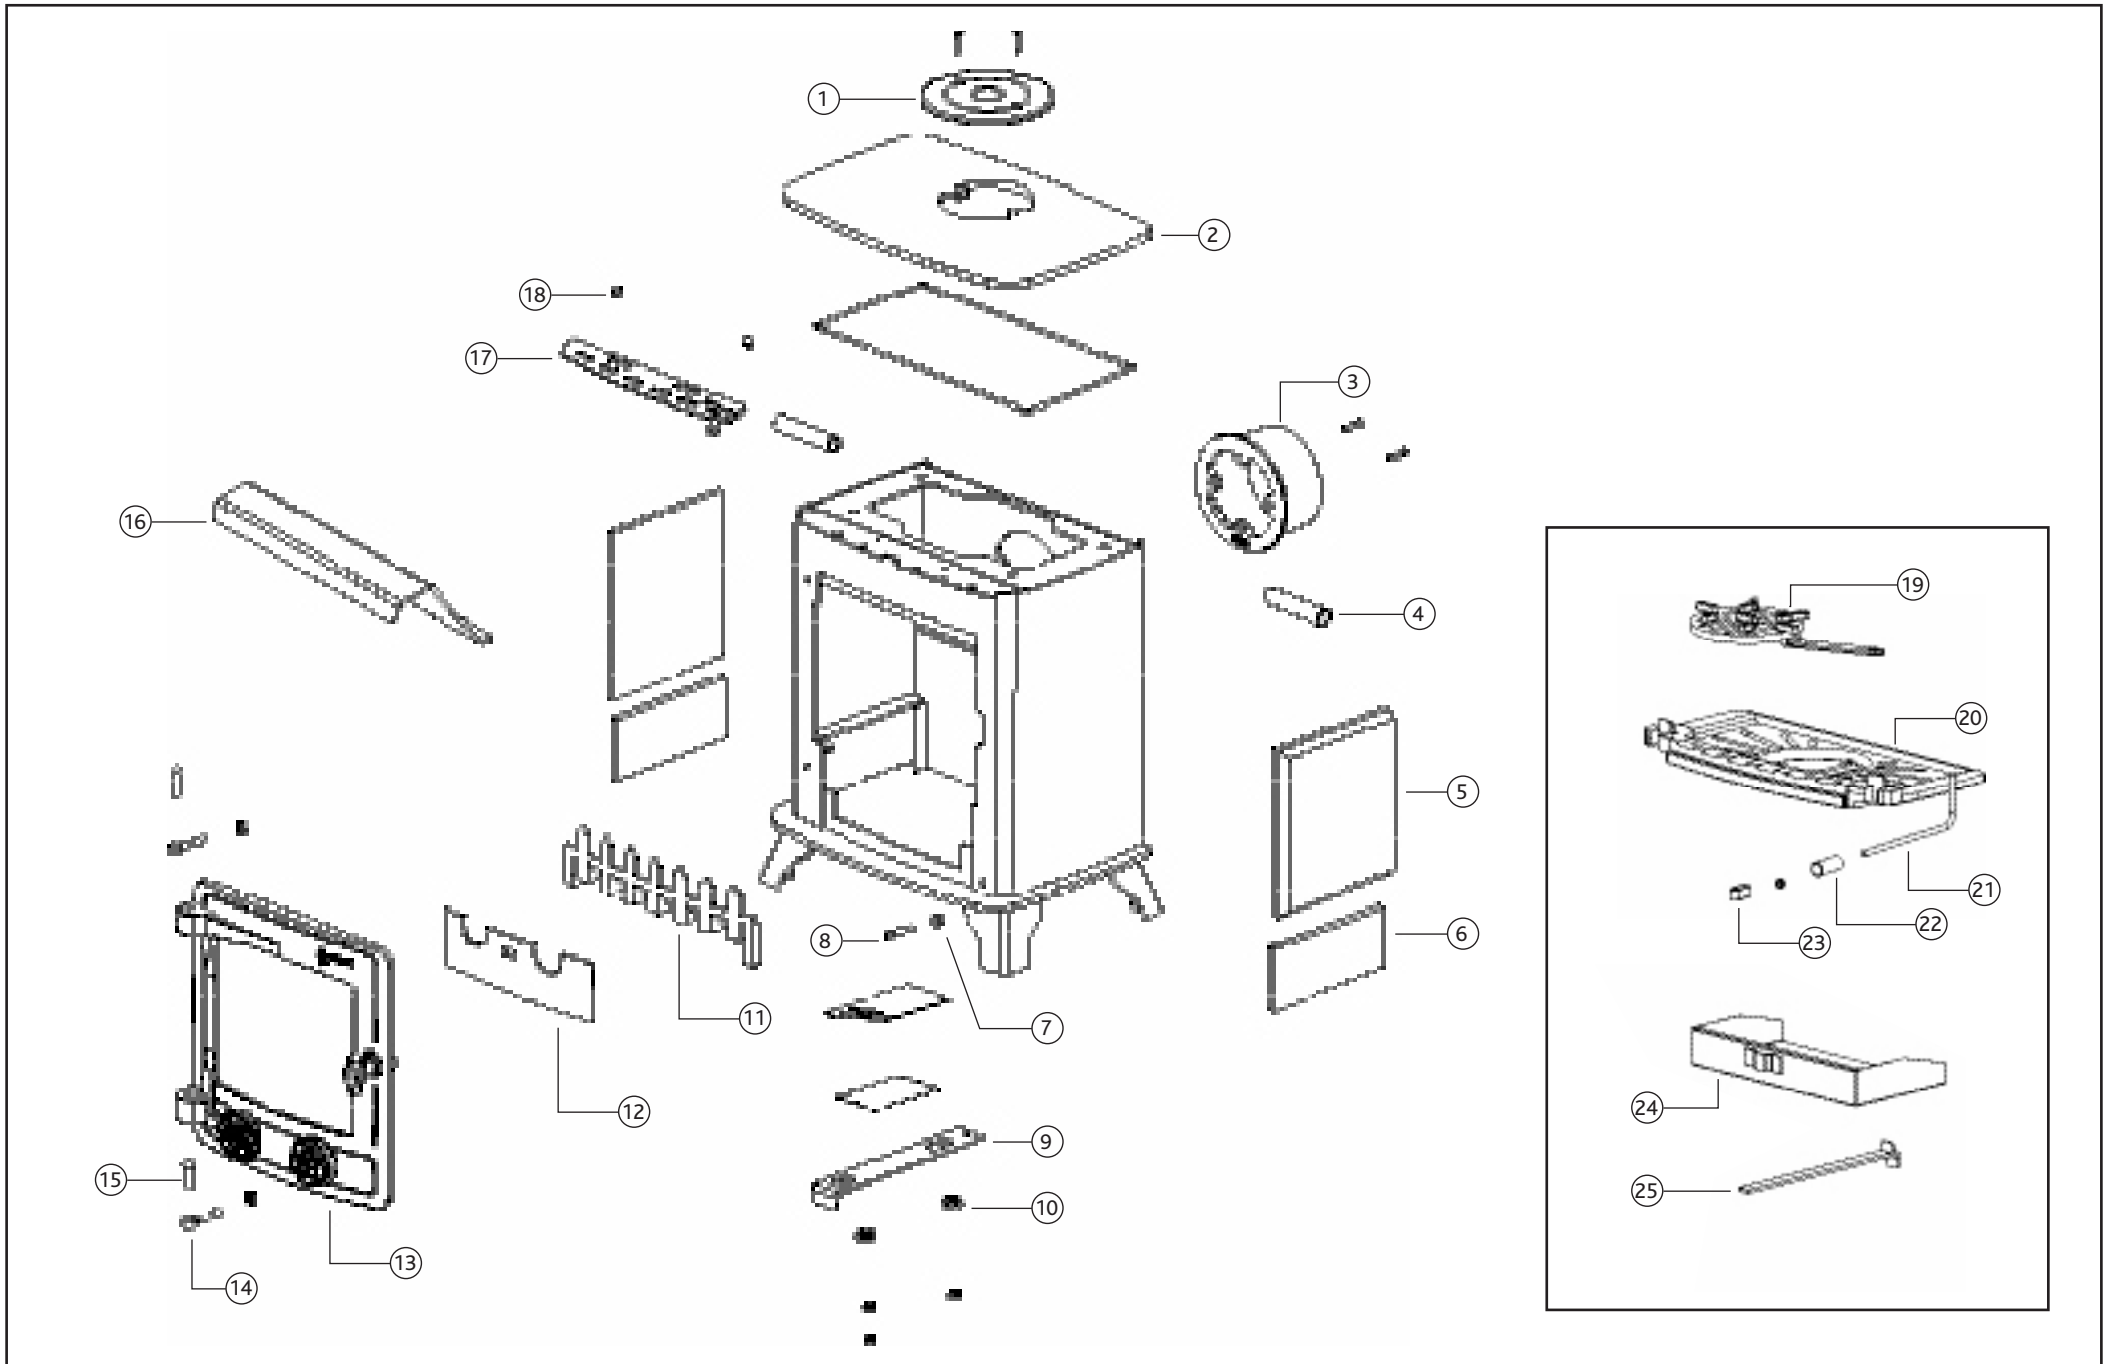

Pre-CE Gas Stoves

Exmoor Conventional Flue.....	26-27
Exmouth Balanced Flue.....	28-29
Exminster.....	30-31
Devon Balanced Flue.....	32-33
Devon Single Double Gas Stove.....	34-35

No	Product Code	Description
	CE MODELS	(Serial numbers beginning: BYM)
1	YM-YM74510	5" Blanking plate
1+3	YM-YAEXMFK	Flue kit assembly (includes fixings)
2	YM-A9031FL	Top plate CE
3	YM-YM74545	5" Flue spigot assembly
4	YM-C00008	Baffle extension tube
5	YM-C74080	Upper side firebrick CE
6	YM-C74081	Lower side firebrick CE (wood only)
7	YM-F00019	M8 blanking screw nut
8	YM-F00018	Blanking screw CE only
9	YM-C74957CE	Tertiary air control slider CE
10	YM-C00960	Tertiary slider spacer
11	YM-YM74080	Log retaining bar CE
12	YM-YA74422	Drop-in front ash cover CE
13	YM-YM74906CE	Door casting CE
14	YM-F00060	Door eyebolt
15	YM-F00106	Door hinge pin 5/6"
16	YM-C74007CE	Baffle plate CE (w330 x d183)
17	YM-YA74018	Top air slider
18	YM-B81309	Airwash slider bolt
N/A	YM-YM00067	Door tool
	MULTI-FUEL	As above plus
19	YM-YM74071	Cast centre grate CE
20	YM-YM74070	Cast main grate CE
21	YM-C74070	Riddling rod CE
22	YM-C74072	Riddling rod spacer CE
23	YM-C00073	Riddling rod knob CE
24	YM-YA74003	Ashpan
25	YM-C00006	Ashpan tool