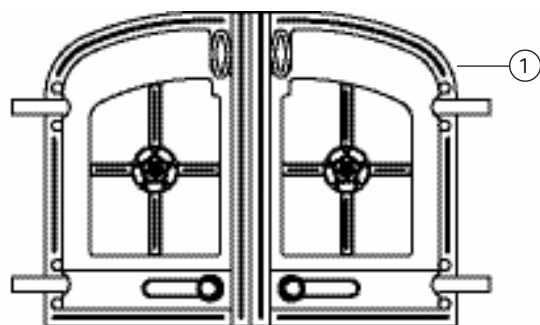

EXMINSTER GAS STOVE