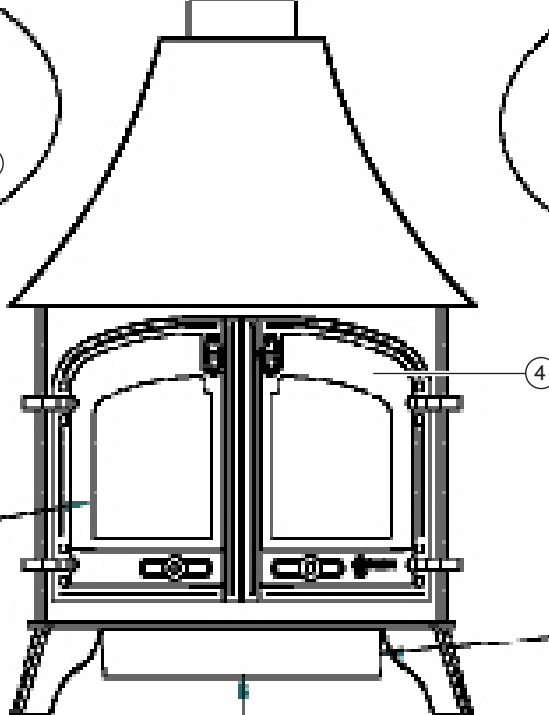

DEVON SINGLE DOUBLE GAS STOVE

OR