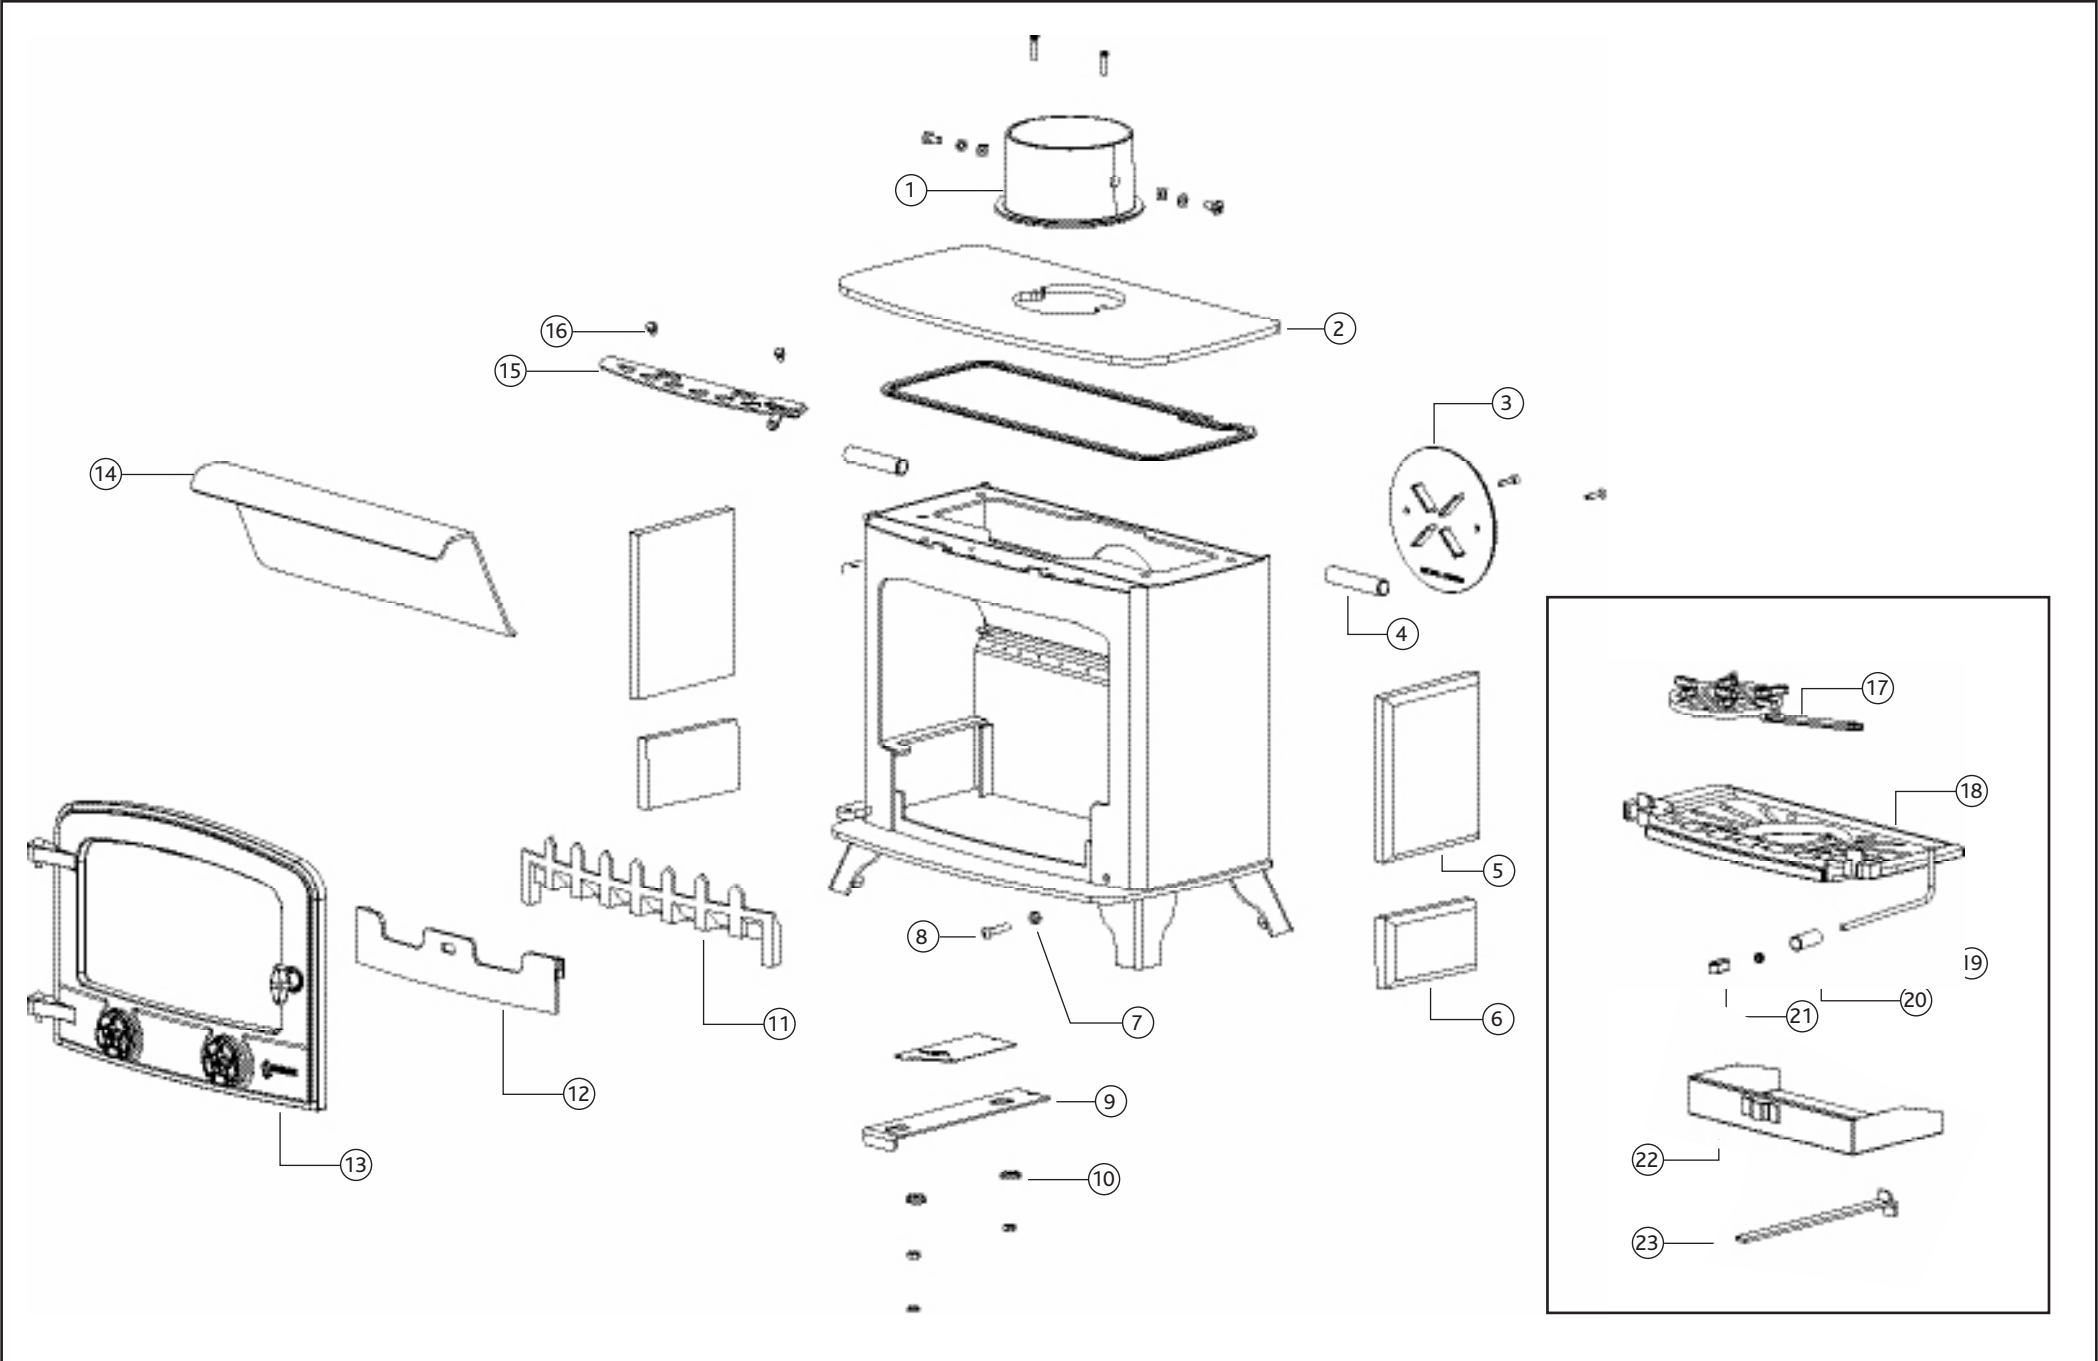

No	Product Code	Description
	CE MODELS	(Serial numbers beginning: BYM)
1	YM-YM00545	6" Cast flue spigot
1+3	YM-YADECFK	Flue kit assembly (includes fixings)
2	YM-A9231FL	Top plate
3	YM-YM00510	6" Cast flue blanking plate
4	YM-C00008	Baffle extension tube
5	YM-C82080	Upper side firebrick CE
6	YM-C82081	Lower side firebrick CE (wood only)
7	YM-F00019	M8 blanking screw nut
8	YM-F00018	Blanking screw CE only
9	YM-C82957CE	Tertiary air control bar CE
10	YM-C00960	Tertiary slider spacer
11	YM-YM81080	Log retaining bar CE
12	YM-YA81422CE	Drop-in ashpan cover CE
13	YM-YM82906	Single door casting CE
14	YM-C82007CE	Baffle plate CE (w455 x d212)
15	YM-YA81018CE	Airwash control assembly CE
16	YM-B81309	Airwash slider bolt
N/A	YM-F00106	Door hinge pin 5/6"
N/A	YM-YM00067	Door tool
	MULTI-FUEL	As above plus
17	YM-YM81071	Cast centre grate CE
18	YM-YM82070	Main grate CE
19	YM-C74070	Riddling rod CE
20	YM-C74072	Riddling rod spacer CE
21	YM-C00073	Riddling rod knob CE
22	YM-YA81003CE	Ashpan
23	YM-C00006	Ashpan tool

For door parts see pages 22 - 25

No	Product Code	Description
	PRE CE	(Serial numbers beginning: YC, YD or YE)
5	YM-C74243	Side firebrick (2 per stove)
5	YM-C74243CH	Charnotte side firebrick (2 per stove)
N/A	YM-C81343	Rear firebrick (2 per stove)
N/A	YM-C81343CH	Charnotte rear firebrick (2 per stove)
9	YM-C82957	Tertiary air control bar
11	YM-YM00035	Log retaining bar
12	YM-YA82422	Drop-in ashpan cover
13	YM-YM00906	Standard single door casting only
14	YM-C82007	Baffle plate
15	YM-YA81018	Airwash control assembly

For Pre-CE coal kit parts see pages 18 & 19
All other parts as CE