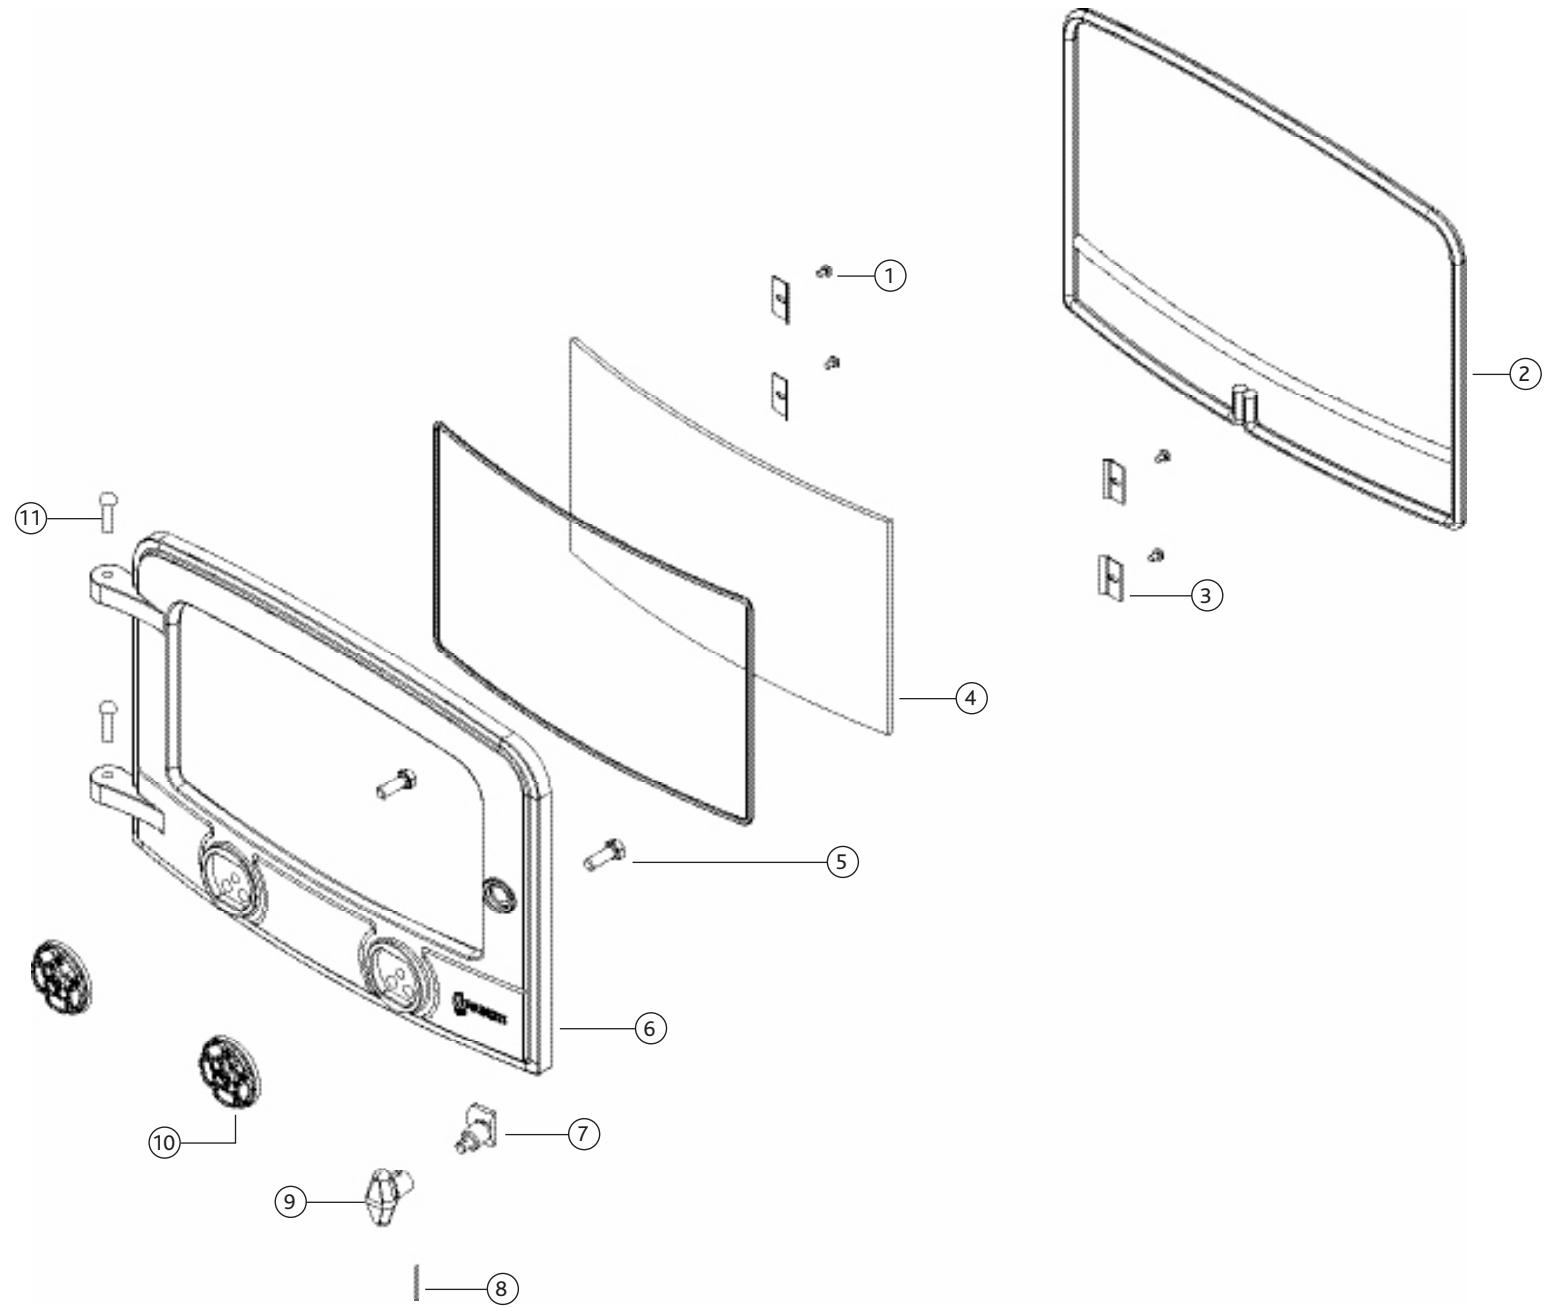

No	Product Code	Description
	CE MODELS	(Serial numbers beginning: BYM)
	ALL	
1	YM-F00001	Glass clamp screw
3	YM-C00353	Glass clamp
6	YM-B00030CE	Door cam M18 CE
7	YM-F00004	Spiral pin 3 x 18mm
8	YM-C00228	Black RH door knob
8 ††	YM-A9905 ††	Brass RH door knob † †
12	YM-B00258	Primary air slider spacer
13	YM-F00068	M5 x 25 penny washer
14	YM-B00158	Primary air slider knob
15	YM-F00258	Primary air slider spring
17	YM-F00106	Door hinge pin 5/6"
19	YM-C00128	Black LH door knob
19 ††	YM-A9904 ††	Brass LH door knob † †
20	YM-F00098	LH door knob bolt
	EXE/ DEVON	
2 ††	YM-E82002 ††	Door rope seal pack ††
4 †	GL0251 †	Door glass (6 sided) 165 x 230†
5	YM-YM81001	Twin door cross RH CE
9	YM-YM81907	Door casting RH CE
10	YM-C81087	Exe air slider cover RH CE
10	YM-C82087	Devon air slider cover CE
11	YM-A81057	Exe primary air slider plate CE
11	YM-A82057	Devon primary air slider plate CE
16	YM-C81086	Exe air slider cover LH CE
16	YM-C82087	Devon air slider cover CE
18	YM-YM81908	Door casting LH CE
21	YM-YM81101	Twin door cross LH CE
	COUNTY	
2 ††	YM-E05002 ††	Door rope seal pack ††
4 †	GL0253 †	Door glass 253 x 206†
5	YM-YM05001	Twin door cross RH CE
9	YM-YM05907	Twin door casting RH CE
11	YM-YA00057CE	County primary air slider plate (2 per stove)
18	YM-YM05908	Twin door casting LH CE
21	YM-YM05101	Twin door cross LH CE

No	Product Code	Description
	PRE CE	(Serial numbers beginning: YC,YD or YE)
	ALL	
2 ††	YM-E05114 ††	Door rope seal pack (4 sided)††
2 ††	YM-E05014††	Door rope seal pack (5 sided)††
4 †	GL0240 †	Door glass (4 sided) 222 x 168†
4 †	GL0048 †	Door glass (5 sided) 211 x 142†
5	YM-YM00001	Twin door cross RH
6	YM-B00030	Door cam M18
9	YM-YM00907	Door casting RH
11	YM-C00057	E/D/C air slider plate
18	YM-YM00908	Door casting LH
21	YM-YM00101	Twin door cross LH

All other parts as CE
† See Accessories price list
†† See Stove price list

SINGLE DOOR