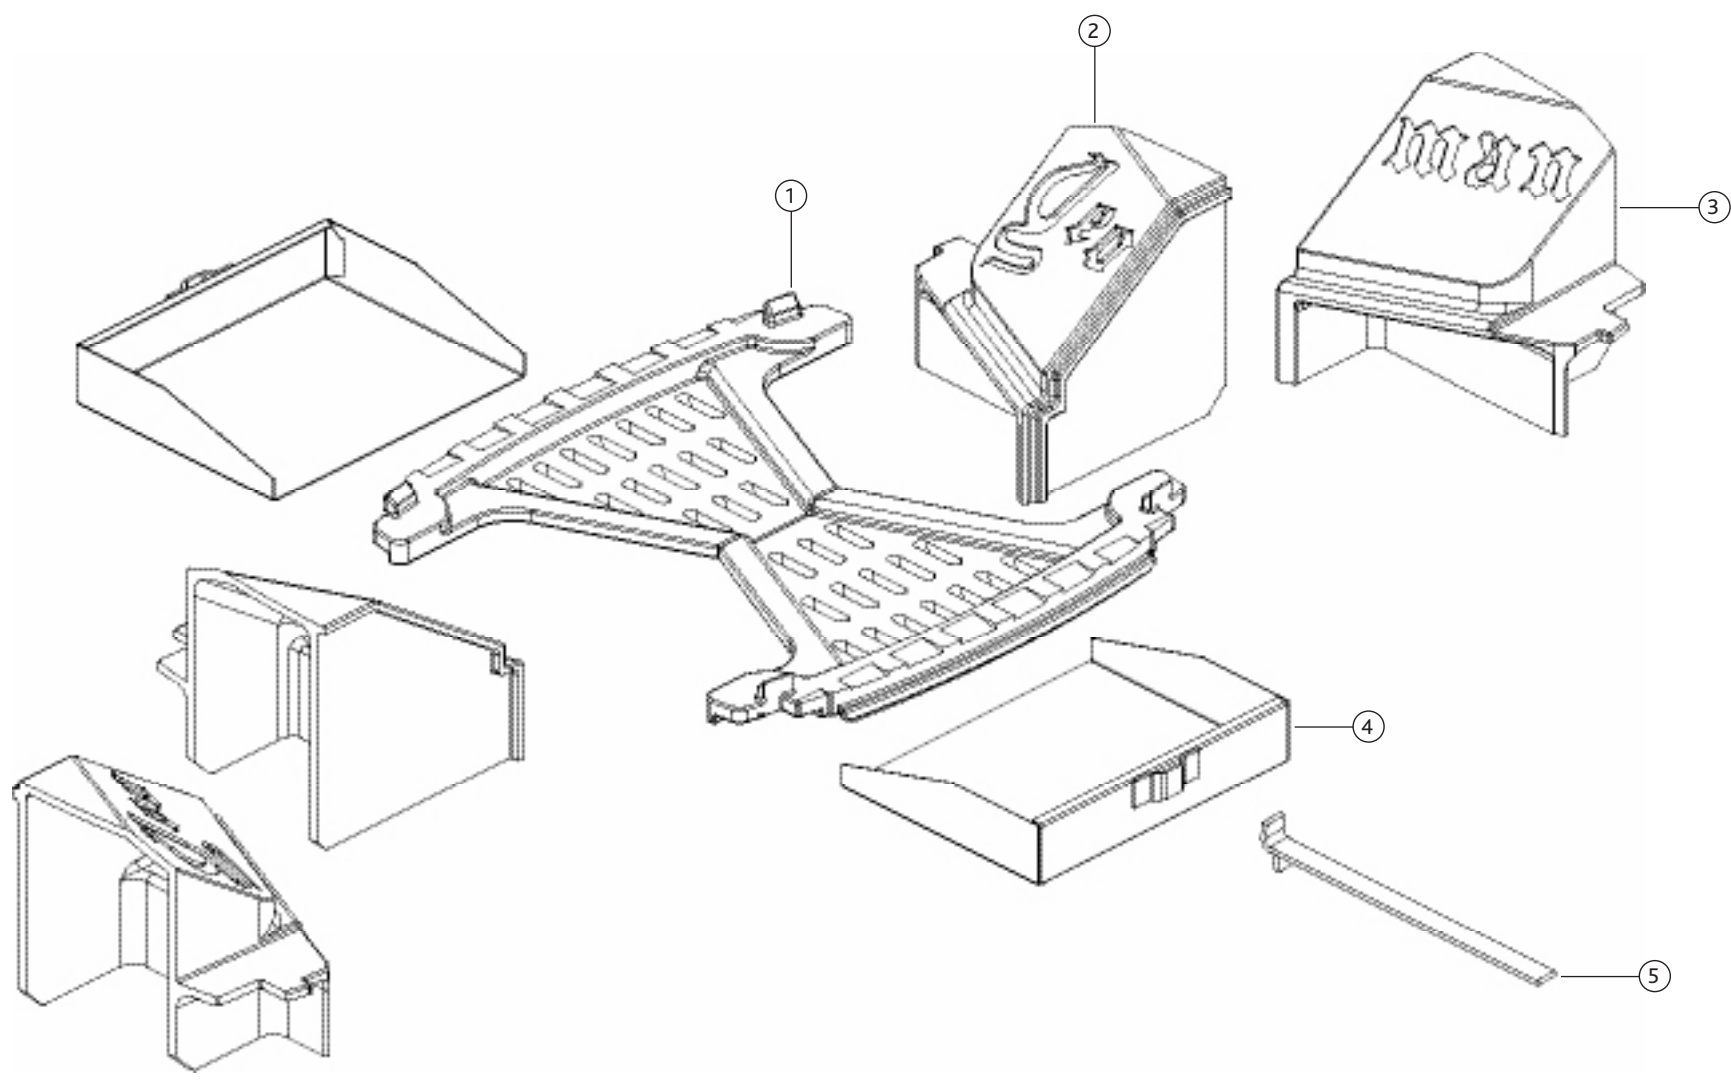

DEVON DD COAL KIT

No	Product Code	Description
	CE MODELS	(Serial numbers beginning: BYM)
1	YM-YM37070	Cast grate CE (2 per stove)
2	YM-YM37072	Side support CE RH (2 per stove)
3	YM-YM37073	Side support CE LH (2 per stove)
4	YM-YA37003CE	Ashpan (2 per stove)
5	YM-C00006	Ashpan tool

No	Product Code	Description
	PRE CE	(Serial numbers beginning: YC,YD or YE)
1	YM-YM82054	Cast grate (2 per stove)
4	YM-YA30003	Ashpan
5	YM-C00006	Ashpan tool
N/A	YM-YA37038	Side support (2 per stove)