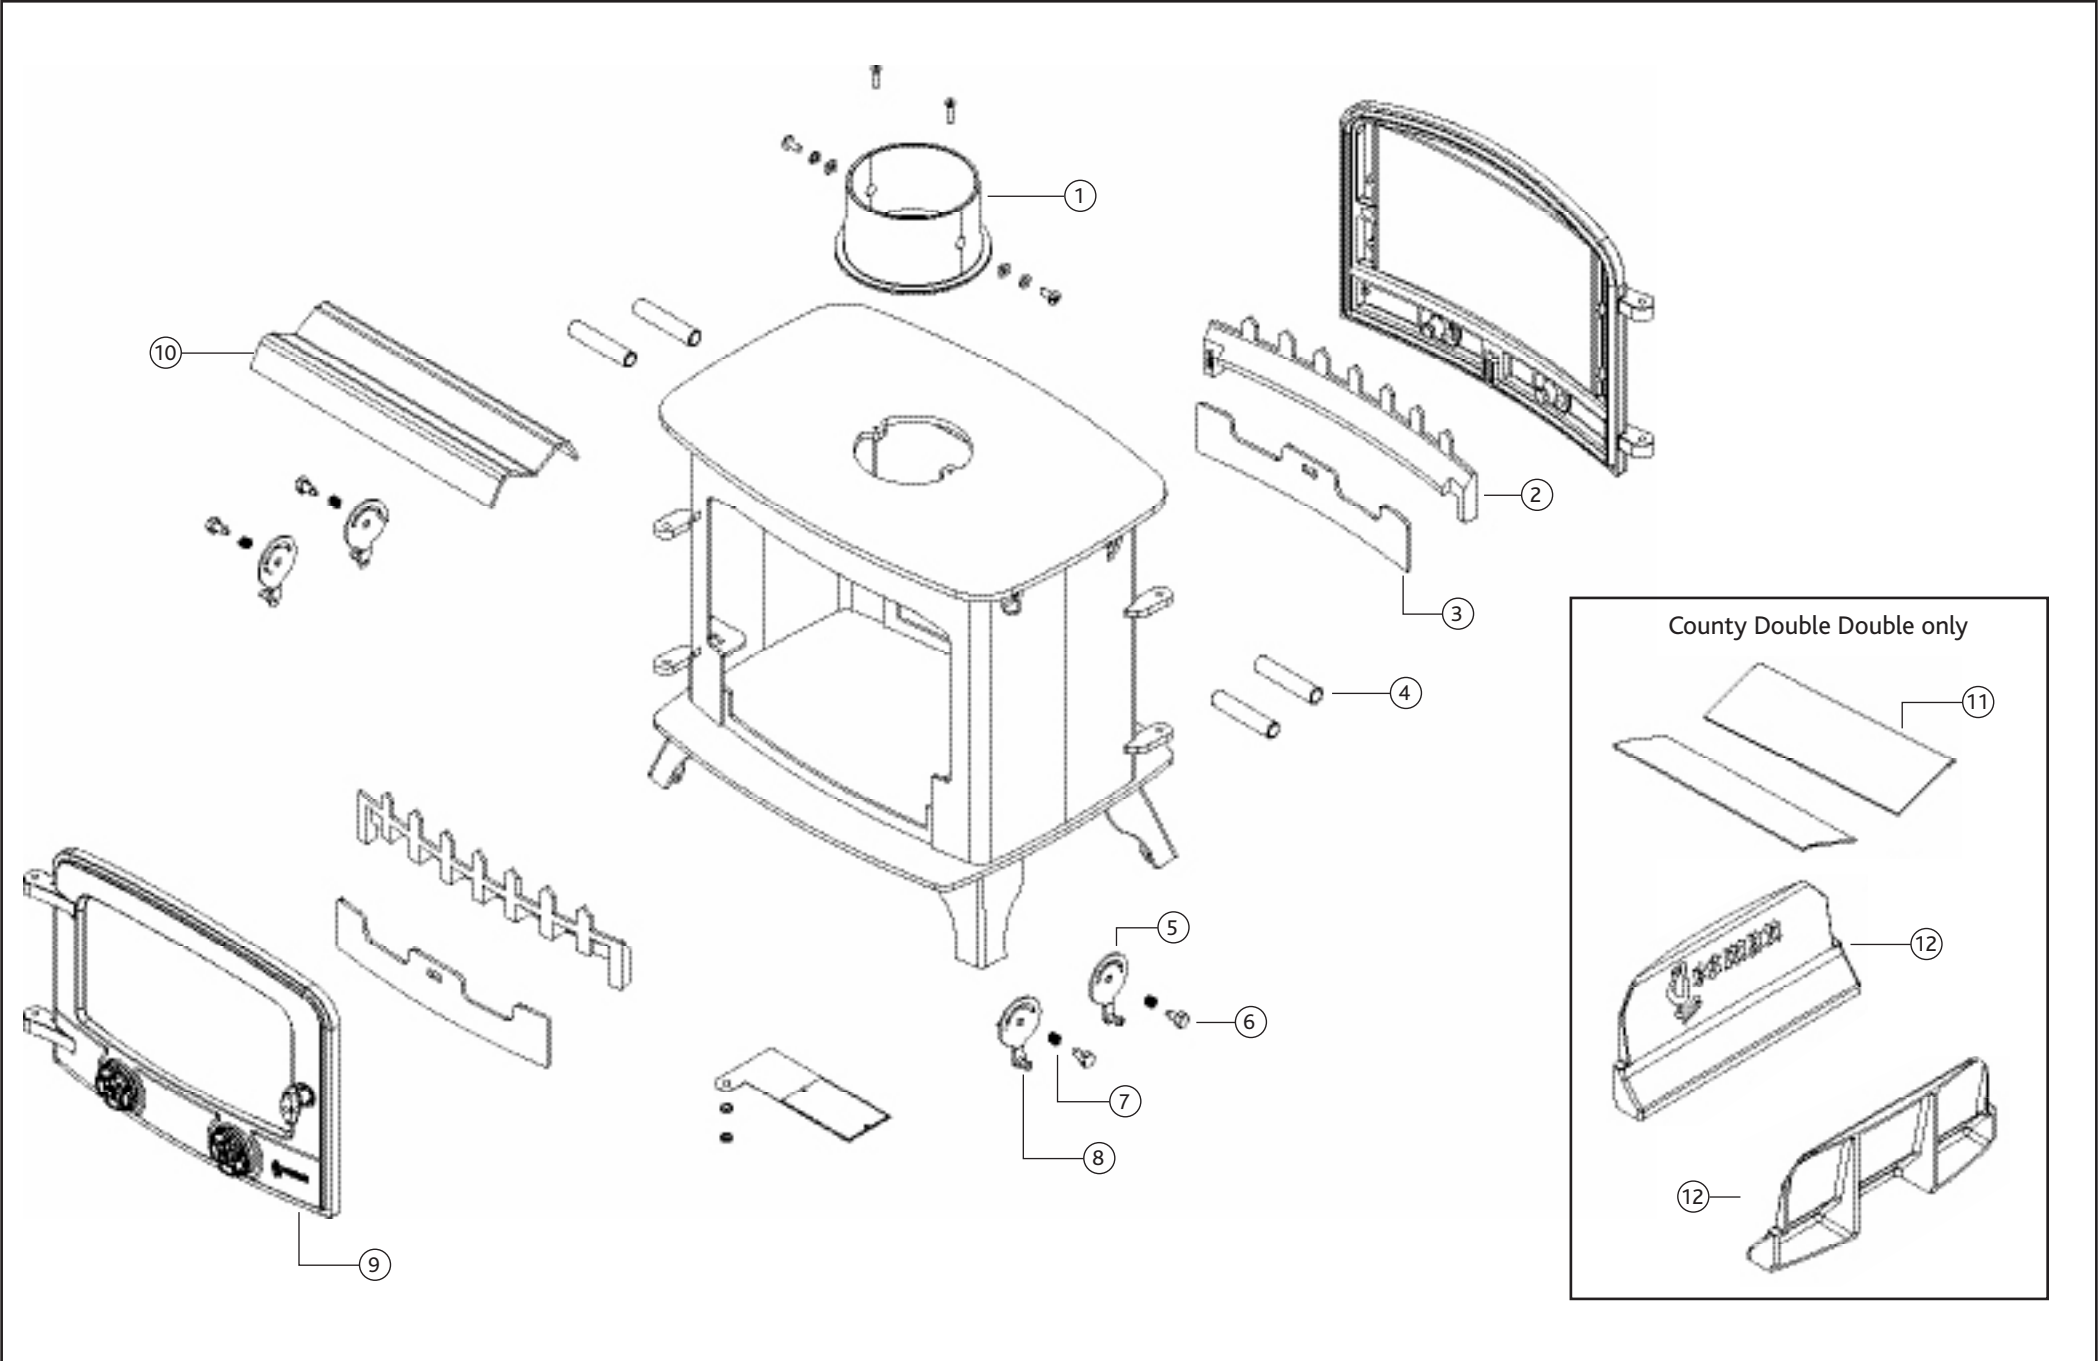

DOUBLE STOVES

No	Product Code	Description
	CE MODELS	(Serial numbers beginning: BYM)
	ALL	
1	YM-YM00545	6" Cast flue spigot
4	YM-C00008	Baffle extension tube
6	YM-F00030CE	Airwash spinner bolt CE
7	FA9017	Airwash spinner spring
N/A	YM-YM00067	Door tool
	EXE DOUBLES	
2	YM-YM81080	Log retaining bar CE
3	YM-YA81422CE	Drop-in ashpan cover CE
5	YM-YA33661	Double airwash spinner assembly LH
8	YM-YA33958	Double airwash spinner assembly RH
9	YM-YM81906	Single door casting CE
10	YM-C33007CE	Baffle plate CE
	DEVON DOUBLES	
2	YM-YM81080	Log retaining bar CE
3	YM-YA81422CE	Drop-in front ashpan cover CE
5	YM-YA33661	Double airwash spinner assembly LH
8	YM-YA33958	Double airwash spinner assembly RH
9	YM-YM81906	Single door casting CE
10	YM-C34007CE	Single double baffle plate CE
10	YM-C37007CE	Double double baffle plate CE
	COUNTY DOUBLES	
2	YM-YM05080	Log retaining bar CE
3	YM-YA05422	Drop-in front ashpan cover
5	YM-YA40661	Double airwash spinner assembly LH
8	YM-YA40658	Double airwash spinner assembly RH
9	YM-YM05906	Single door casting CE
10	YM-C40007CE	Single double baffle plate CE
11	YM-C43007CE	Double double baffle plate CE (2 per stove)
12	YM-YM44081	Fuel reducer (County double double only)

For door parts see pages 22 & 25

No	Product Code	Description
	PRE CE	(Serial numbers beginning: YC, YD or YE)
	ALL	
2	YM-YM00035	Log retaining bar
6	YM-F00030	Airwash spinner bolt
9	YM-YM00906	Single door casting only
	EXE DOUBLES	
3	YM-YA05251	Drop-in ashpan cover
5	YM-YA00857	Double airwash spinner assembly LH
8	YM-YA00957	Double airwash spinner assembly RH
10	YM-C33007	Double double baffle plate
	DEVON DOUBLES	
3	YM-YA05251	Drop-in front ashpan cover
5	YM-YA00857	Double airwash spinner assembly LH
8	YM-YA00957	Double airwash spinner assembly RH
10	YM-C34007	Single double baffle plate
10	YM-C37007	Double double baffle plate
	COUNTY DOUBLES	
3	YM-YA05251	Drop in front ashpan cover
5	YM-YA05857	Double airwash spinner assembly LH
8	YM-YA05957	Double airwash spinner assembly RH
10	YM-C40007	Single double baffle plate
10	YM-C43007	Double double baffle plate

All other parts as CE
For coal kit parts see pages 14 - 17