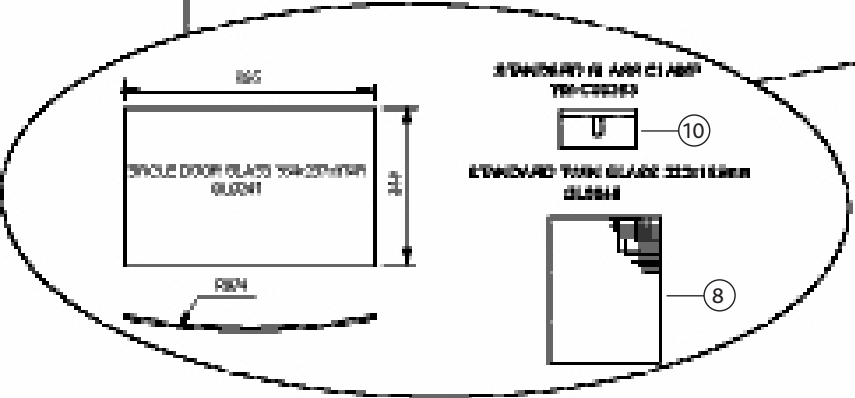

DEVON SINGLE DOUBLE GAS STOVE

OR