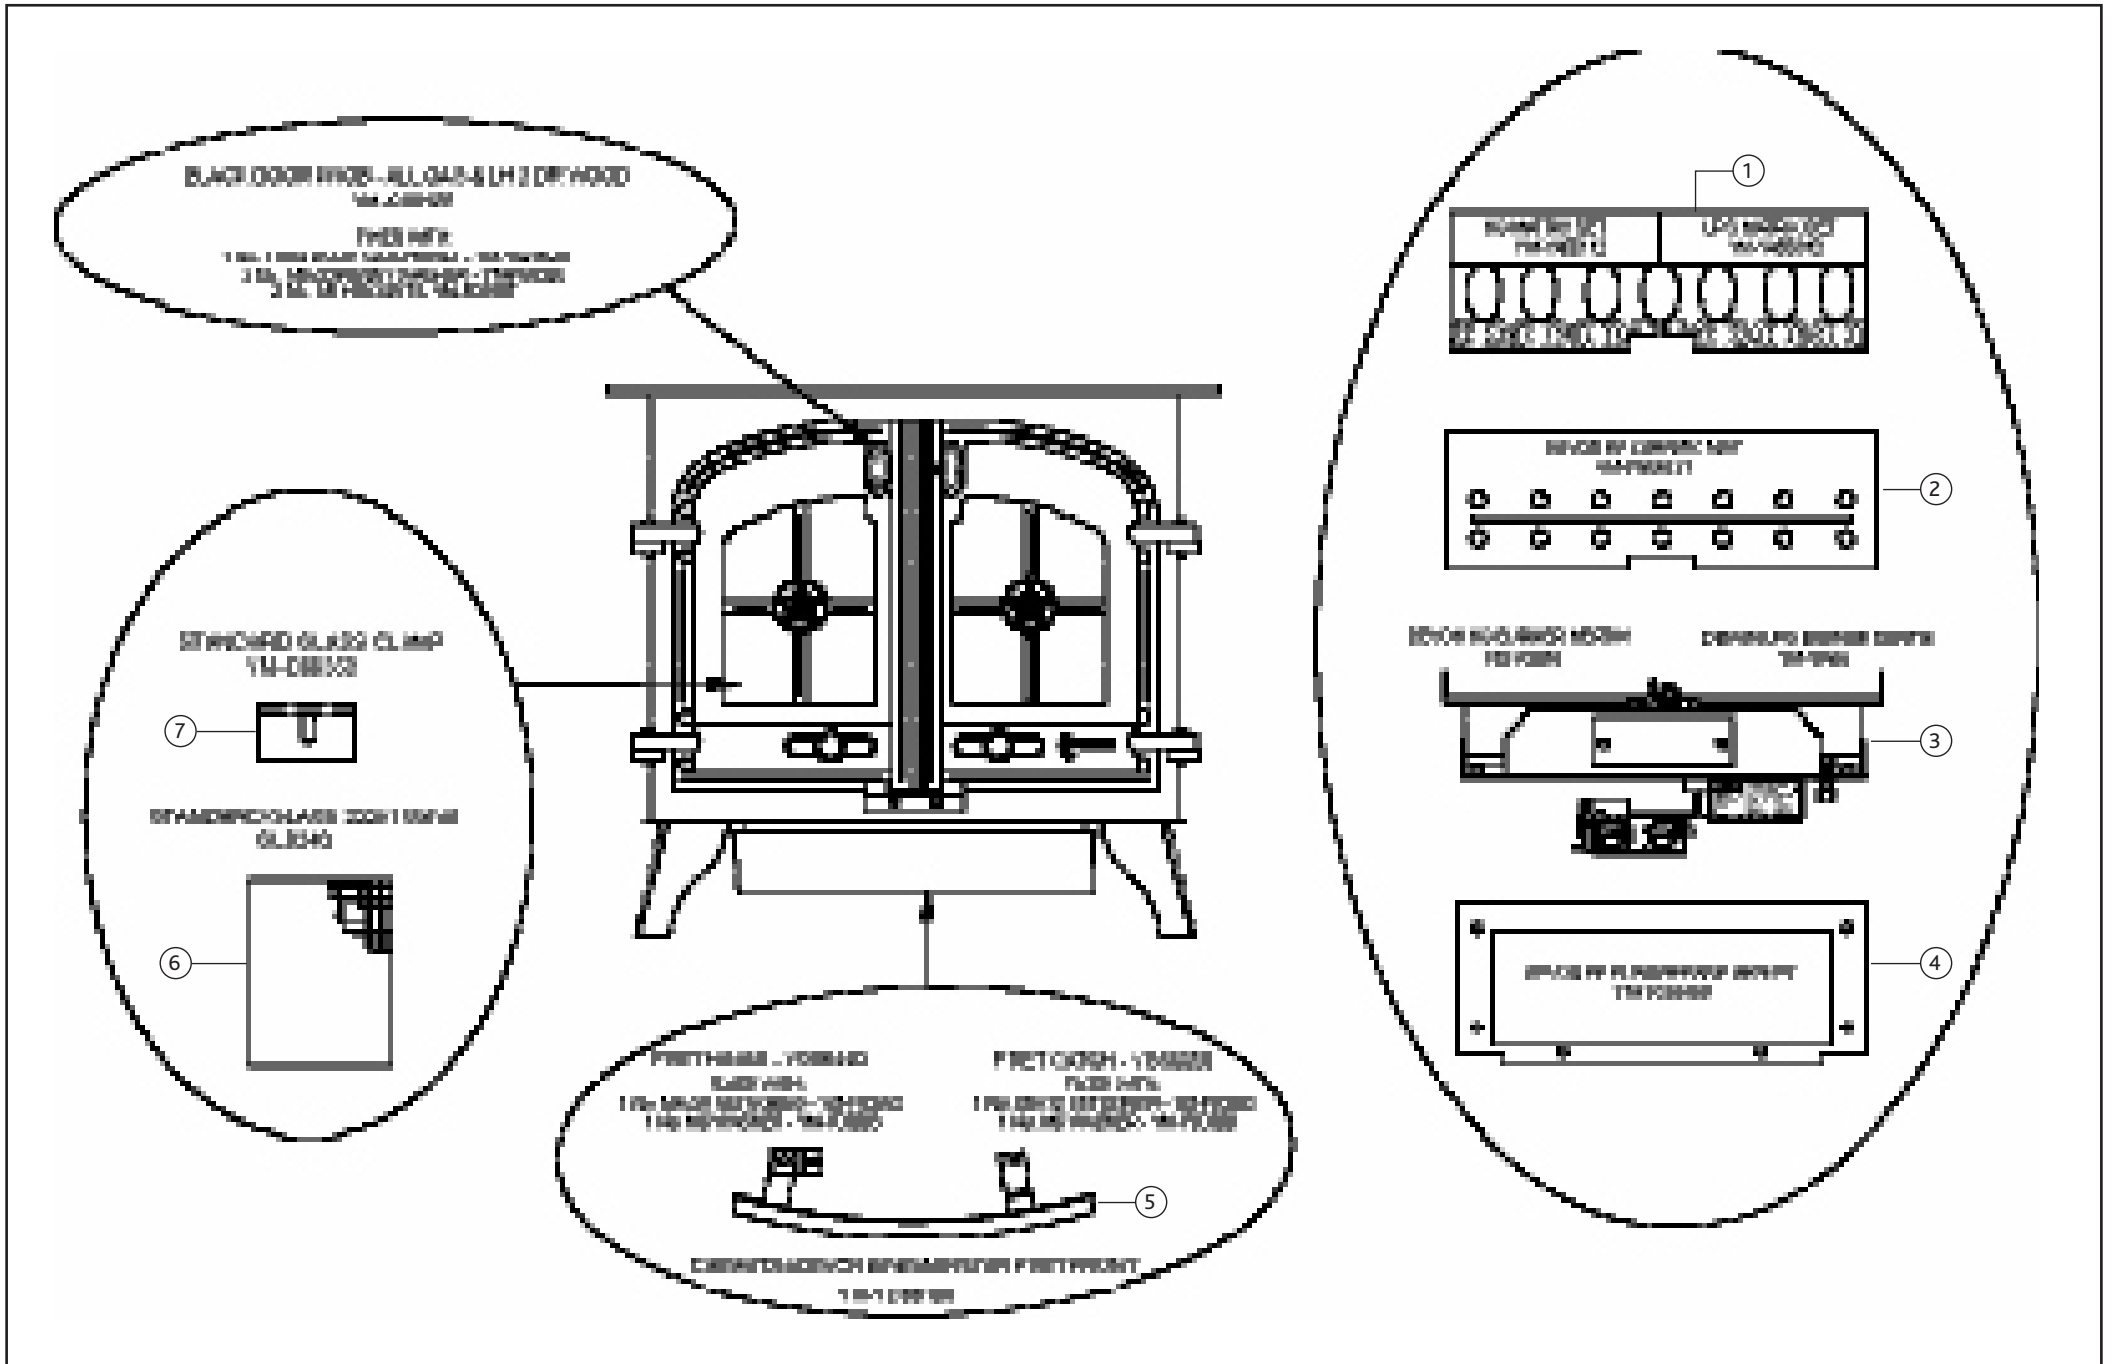

DEVON BALANCED FLUE