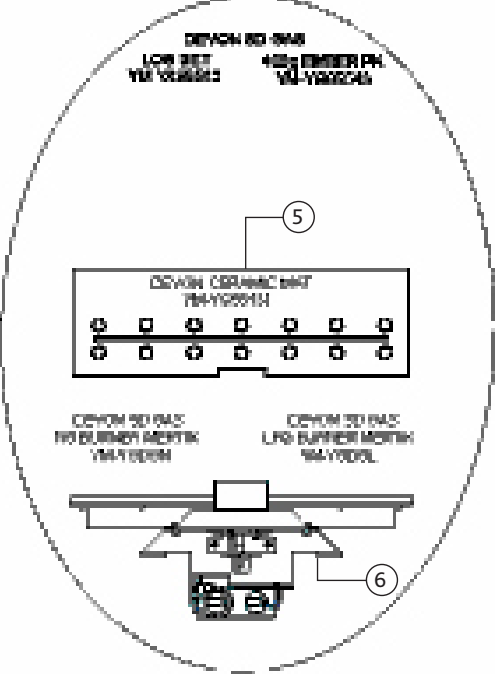

DEVON SINGLE DOUBLE GAS STOVE

OR