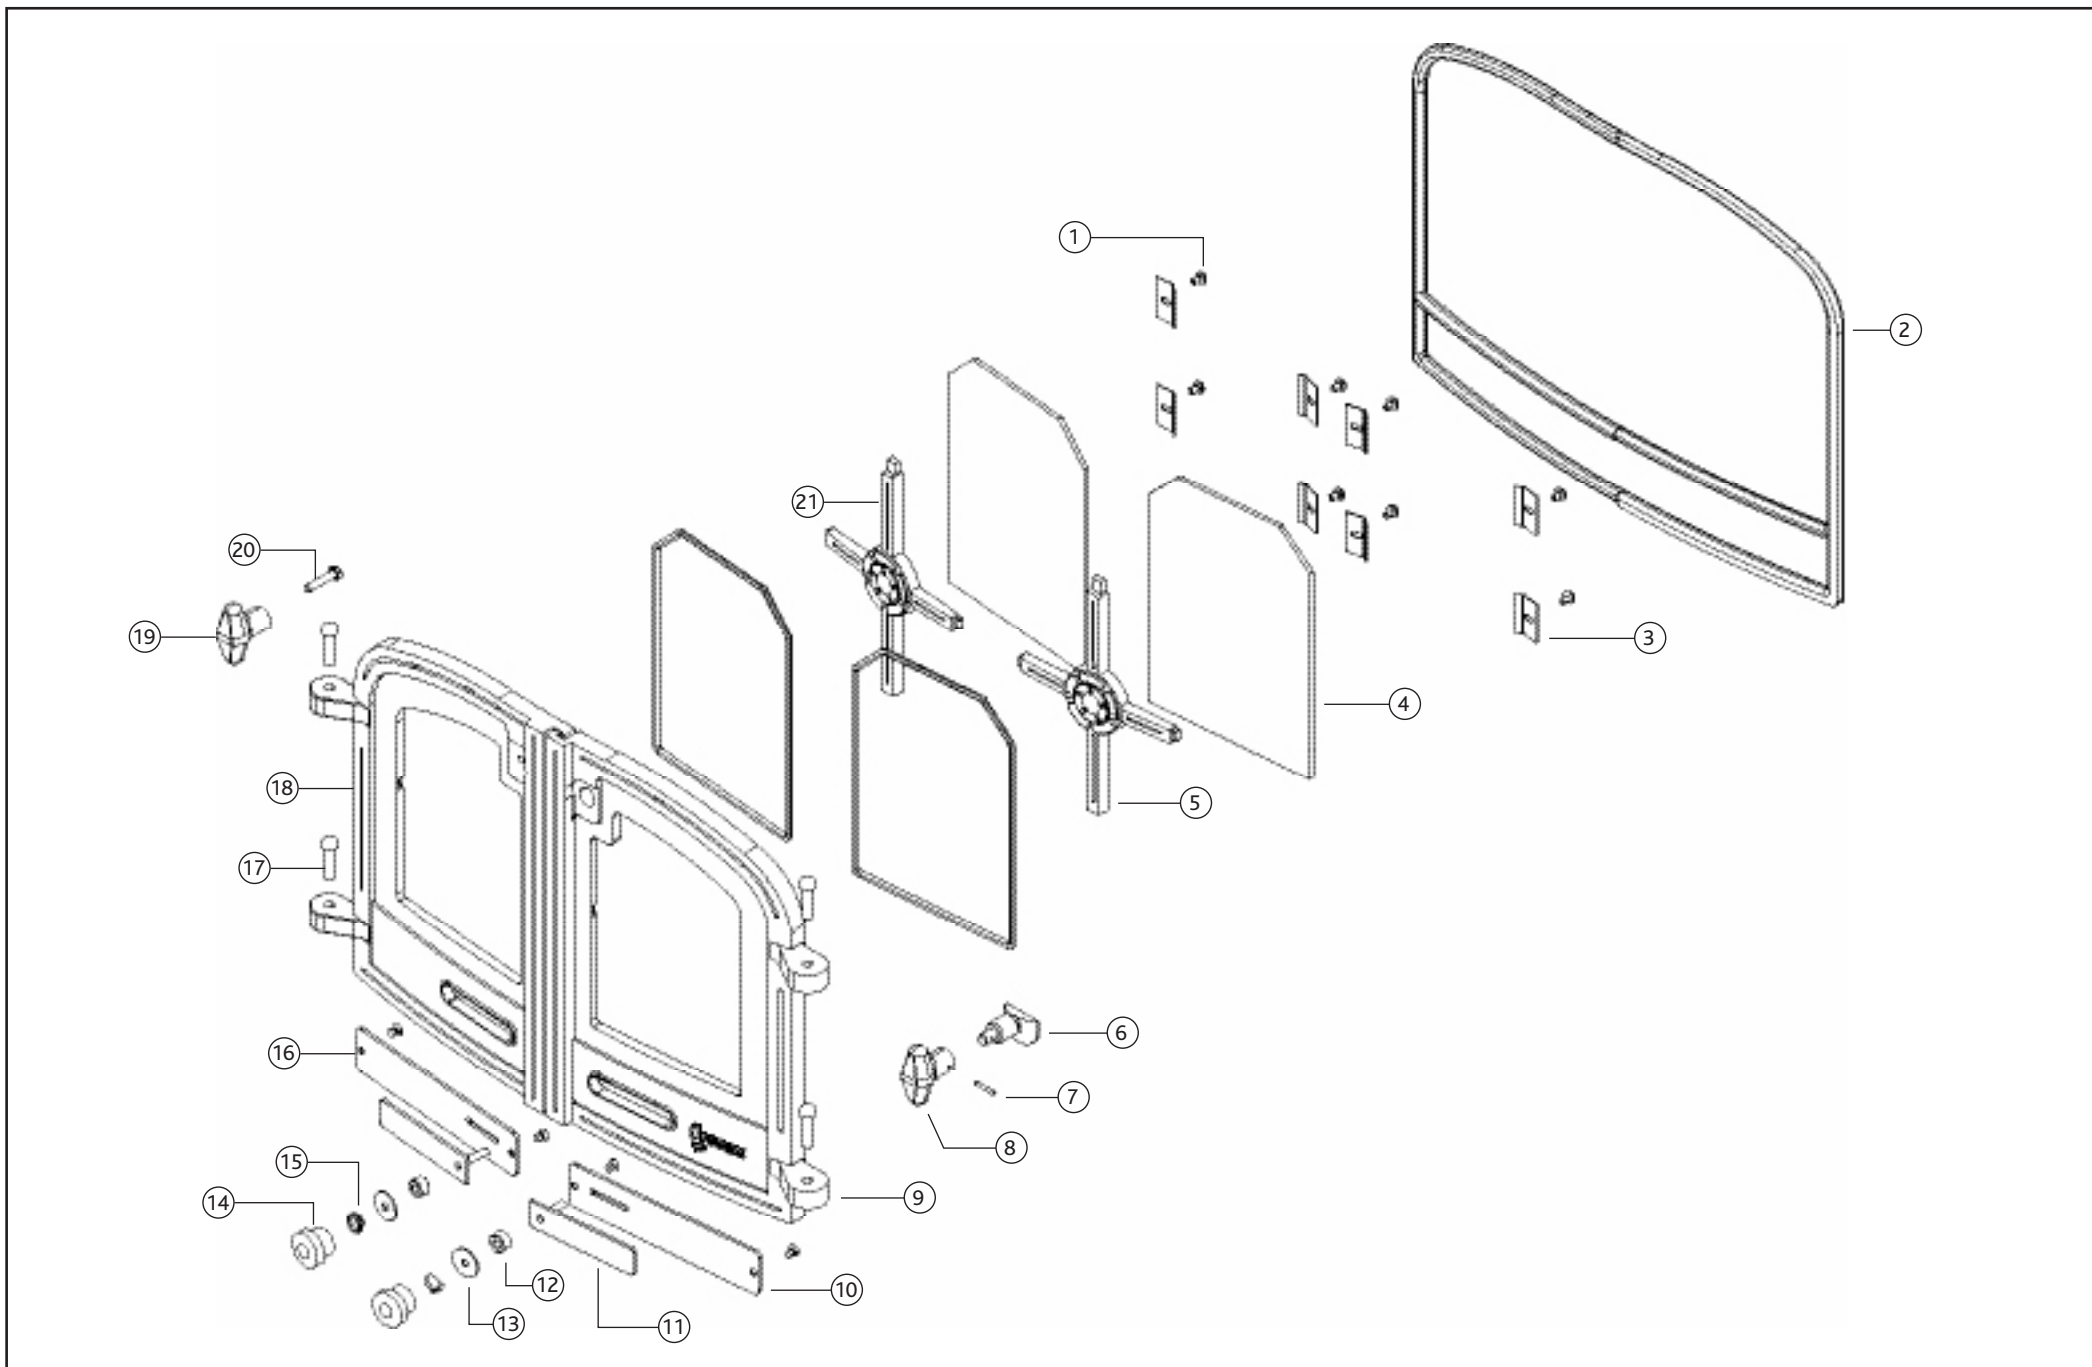

No	Product Code	Description
	CE MODELS	(Serial numbers beginning: BYM)
	EXMOOR DOOR	
1	YM-F00001	Glass clamp screw
2	YM-C00353	Glass clamp
3 †	GL0242 †	Door glass †
4 †	5000 †	Door rope seal pack †
5	YM-B00030CE	Door cam M18
6	YM-C00328	Black door knob
6 ††	YM-A9903 ††	Brass door knob ††
7	YM-F00004	Spiral pin 3 x 18mm
8	YM-YM74906CE	Door casting CE
9	YM-F00010	Spinner bolt
10	YM-YM74058	Primary air rose spinner
10 ††	YM-A9900 ††	Primary air plain spinner ††

† See Accessories price list

†† See Stove price list

No	Product Code	Description
	PRE CE	(Serial numbers beginning: YC,YD or YE)
5	YM-B00030	Door cam M18
4 ††	YM-E74014 ††	Door rope seal pack ††
8	YM-YM74906CE	Door casting

All other parts as CE

TWIN DOOR