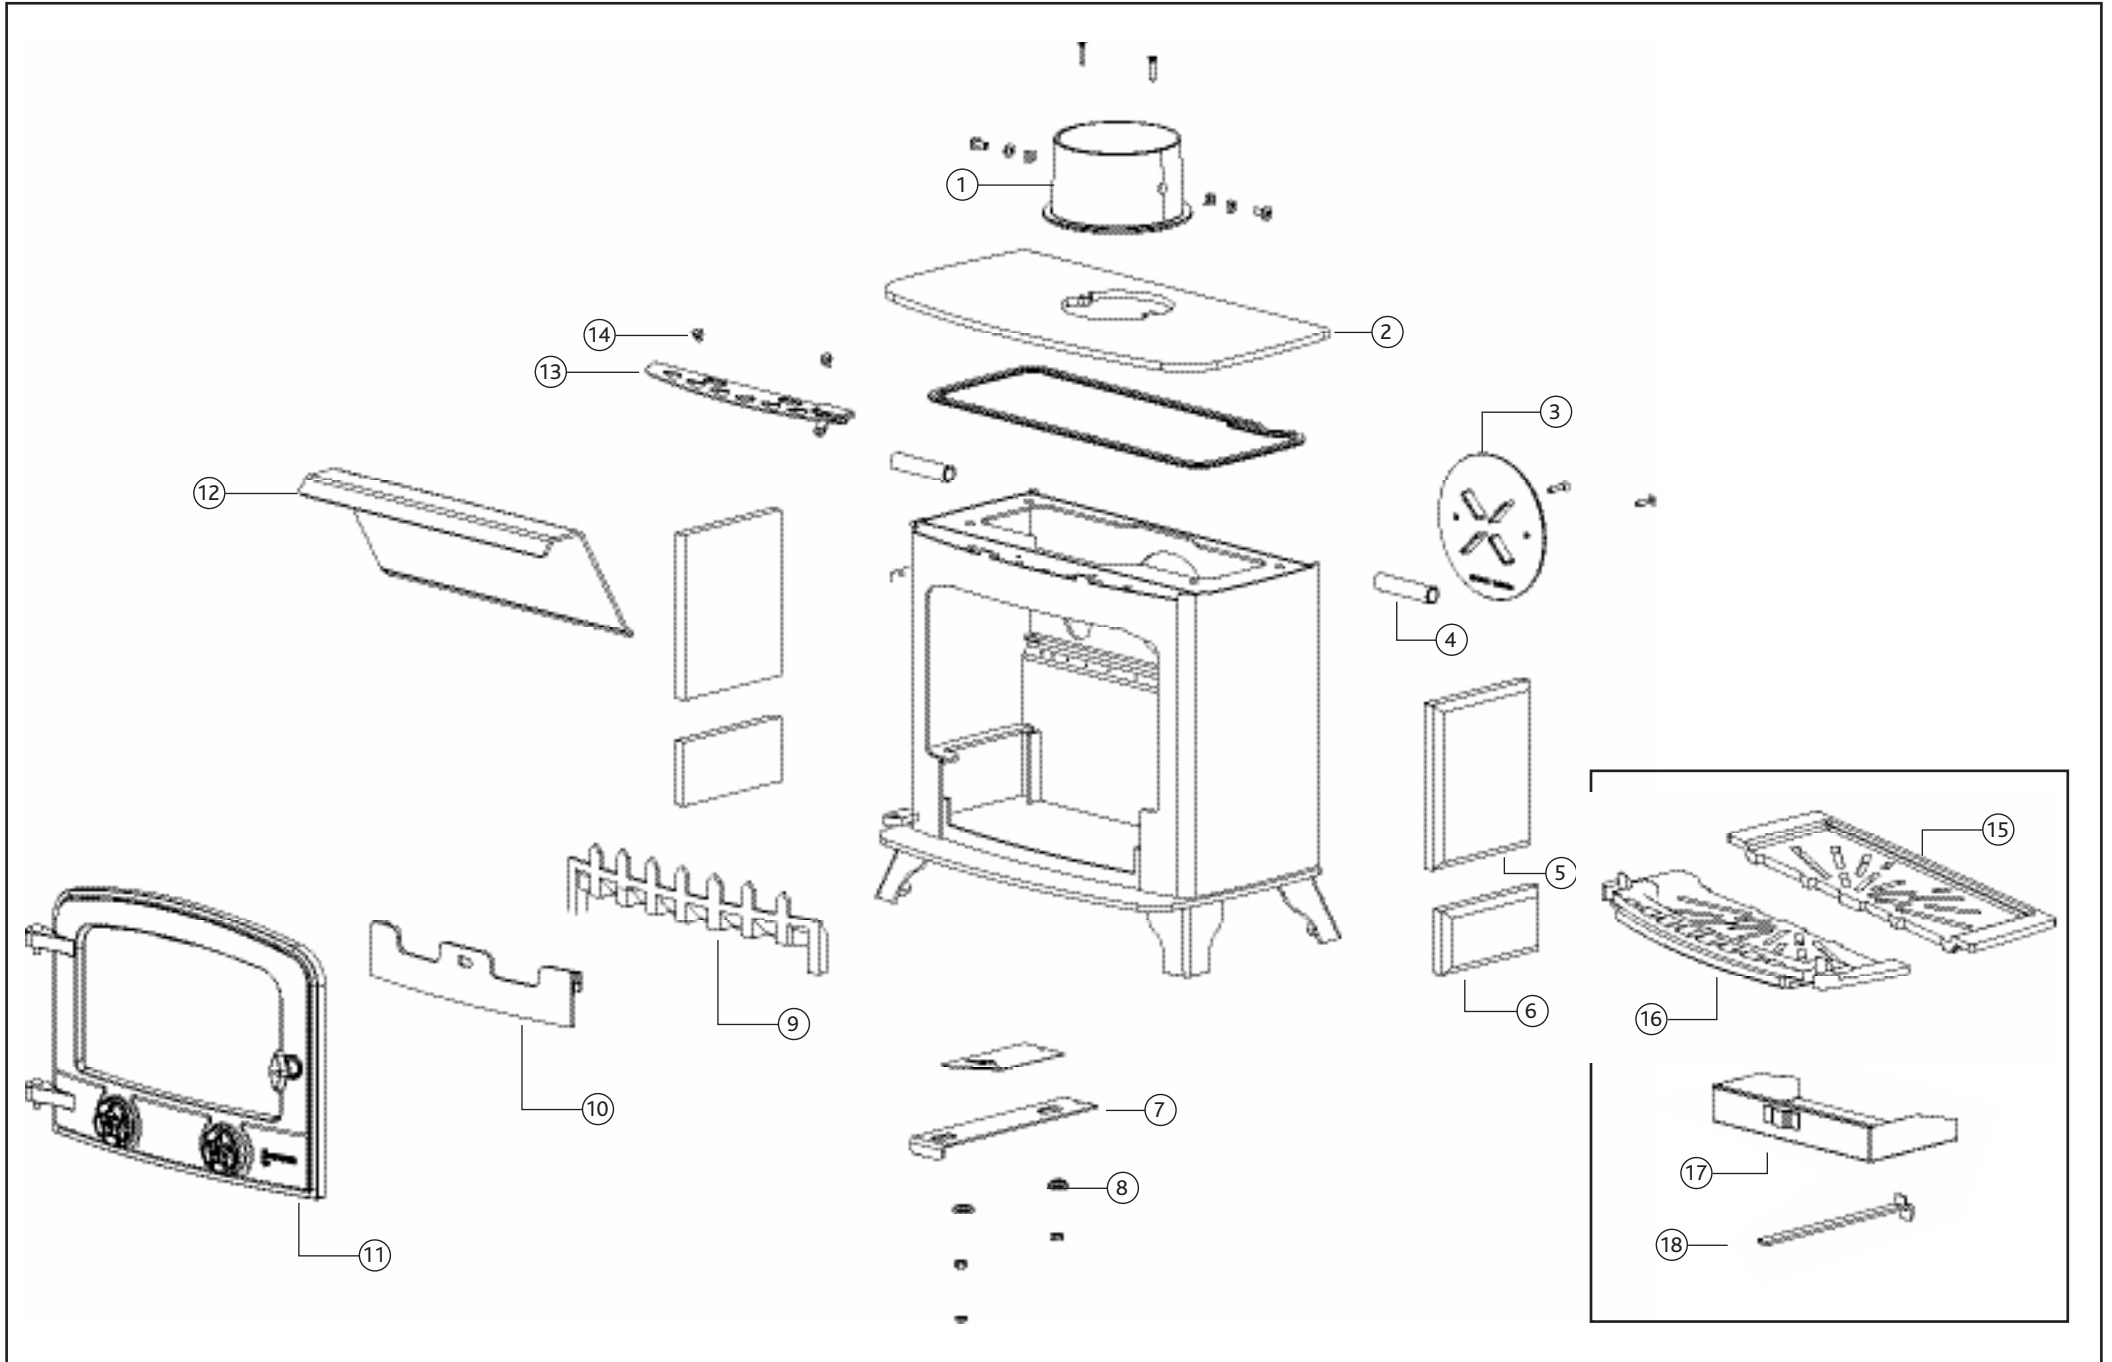

No	Product Code	Description
	CE MODELS	(Serial numbers beginning: BYM)
1	YM-YM00545	6" Cast flue spigot
1+3	YM-YADECFK	Flue kit assembly (includes fixings)
2	YM-A9331FL	Top plate
3	YM-YM00510	6" Cast flue blanking plate
4	YM-C00008	Baffle extension tube
5	SL24	Upper side firebrick CE
6	YM-C05081	Lower side firebrick CE (wood only)
7	YM-C05957	Tertiary air control bar CE
8	YM-C00960	Tertiary slider spacer
9	YM-YM05080	Log retaining bar CE
10	YM-YA05422	Drop-in ashpan cover CE
11	YM-YM05906	Single door casting CE
12	YM-C05007CE	Baffle plate CE (w570 X d299)
13	YM-YA05018	Airwash control assembly CE
14	YM-B81309	Airwash slider bolt
N/A	YM-F00106	Door hinge pin 5/6"
N/A	YM-YM00067	Door tool
	MULTI-FUEL	As above plus
15	YM-YM05070B	Main grate back CE
16	YM-YM05070F	Main grate front CE
17	YM-YA05003CE	Ashpan
18	YM-C00006	Ashpan tool

For door parts see pages 22 - 25

No	Product Code	Description
	PRE CE	(Serial numbers beginning: YC, YD or YE)
5	YM-C05043	Side firebrick (2 per stove)
5	YM-C05043CH	Chamotte side firebrick (2 per stove)
N/A	YM-C00143	Rear firebrick (5 per stove)
N/A	YM-C00143CH	Chamotte rear firebrick (5 per stove)
9	YM-YM00035	Log retaining bar
10	YM-YA05251	Drop-in front ashpan cover
11	YM-YM00906	Standard single door casting only
12	YM-C05007	Baffle plate
N/A	YM-YA05857	Airwash spinner assembly LH
N/A	YM-YA05957	Airwash spinner assembly RH
N/A	YM-F00030	Airwash spinner bolt
N/A	YM-YA05015	Brick retaining bar

For Pre-CE coal kit parts see pages 18 - 19
All other parts as CE