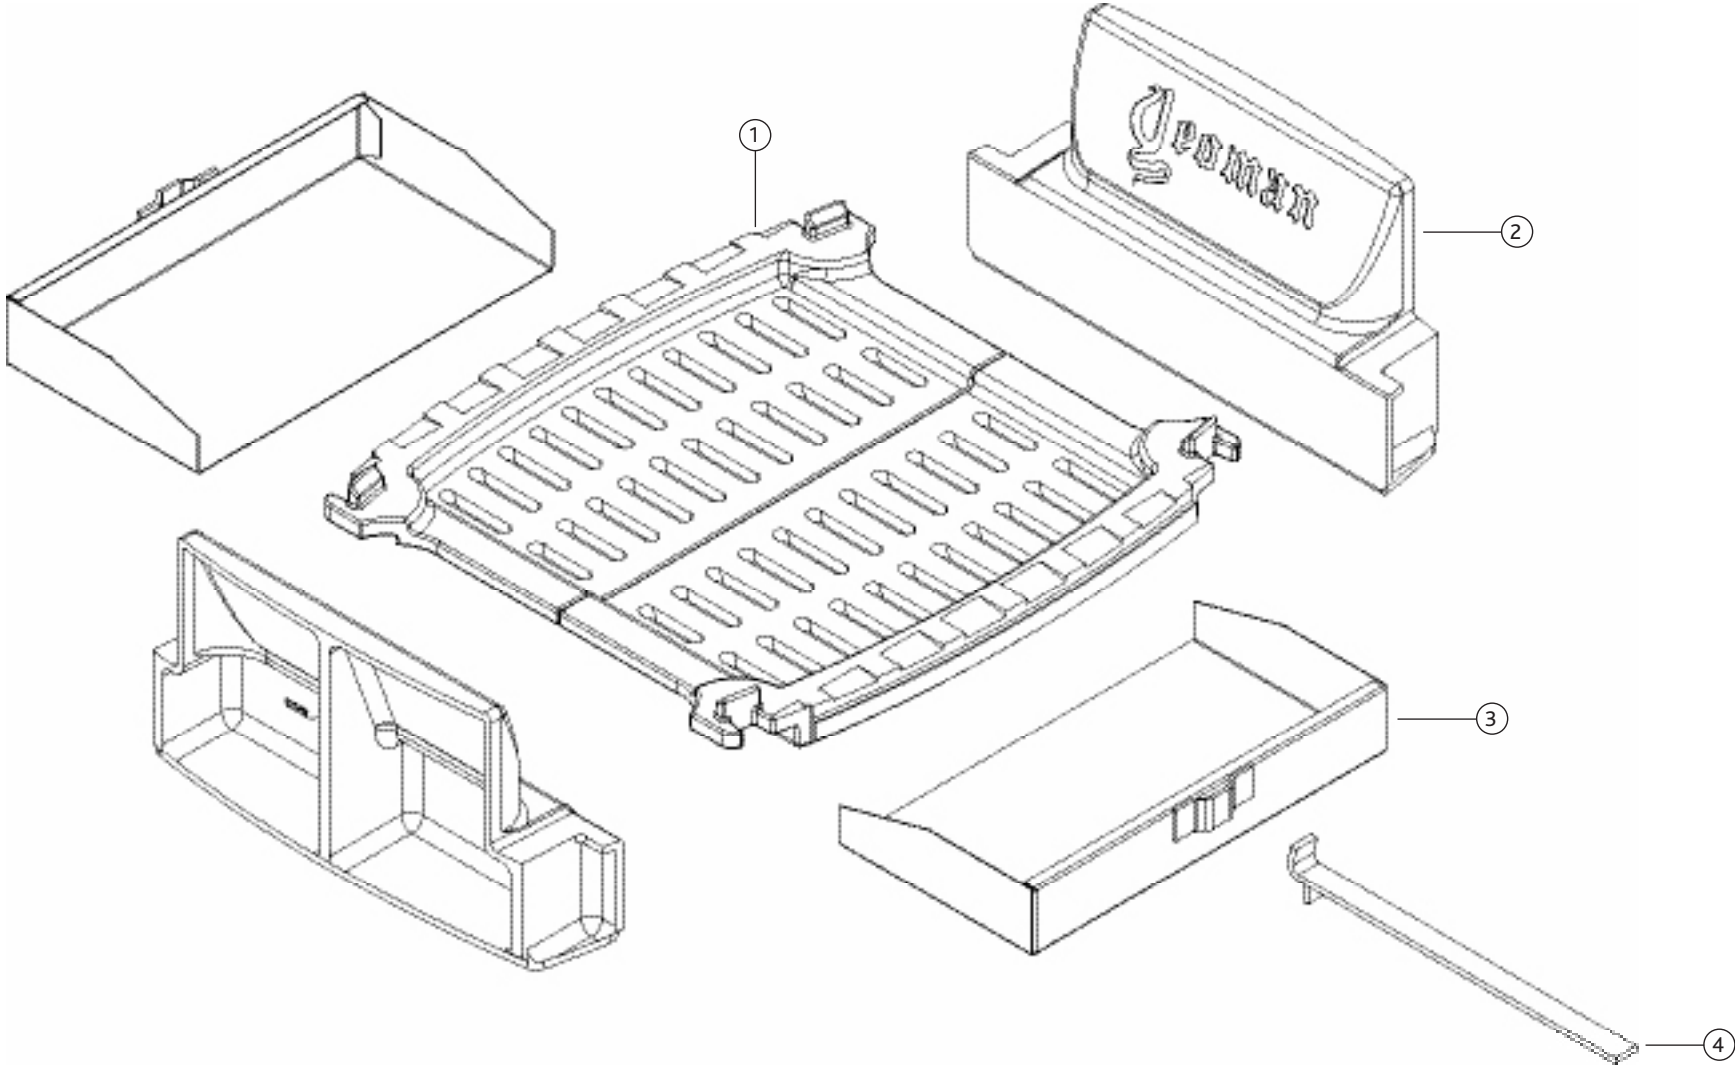

DOUBLE COAL KITS - Excludes Devon Double Double

No	Product Code	Description
	CE MODELS	(Serial numbers beginning: BYM)
	EXE DD	
1	YM-YM33070	Cast grate CE (2 per stove)
2	YM-YM33072	Side support CE (2 per stove)
3	YM-YA81003CE	Ashpan (2 per stove)
4	YM-C00006	Ashpan tool
	DEVON SD	
1	YM-YM34070	Cast grate CE (2 per stove)
2	YM-YM34072	Side support CE (2 per stove)
3	YM-YA34003CE	Ashpan CE (1 per stove)
4	YM-C00006	Ashpan tool
	COUNTY SD	
1	YM-YM40070	Cast grate CE (2 per stove)
2	YM-YM40072	Side support CE (2 per stove)
3	YM-YA81003CE	Ashpan (2 per stove)
4	YM-C00006	Ashpan tool

No	Product Code	Description
	PRE CE	(Serial numbers beginning: YC, YD or YE)
	EXE DD	
1	YM-YM81054	Cast grate (2 per stove)
2	YM-YA33038	Side support (2 per stove)
3	YM-YA31003	Ashpan
4	YM-C00006	Ashpan tool
N/A	YM-YM00068	Deepening bar
	DEVON SD	
1	YM-YM34054	Cast grate (1 per stove)
2	YM-YA34038	Side support (2 per stove)
3	YM-YA30003	Ashpan (1 per stove)
4	YM-C00006	Ashpan tool
N/A	YM-YM00068	Deepening bar
	COUNTY SD	
1	YM-YM40054	Cast grate (1 per stove)
2	YM-YA40038	Side support (2 per stove)
3	YM-YA05003	Ashpan (1 per stove)
4	YM-C00006	Ashpan tool
N/A	YM-YM00068	Deepening bar
	COUNTY DD	
1	YM-YM05054	Cast grate (2 per stove)
2	YM-YA43038	Side support (2 per stove)
3	YM-YA05003	Ashpan (2 per stove)
4	YM-C00006	Ashpan Tool
N/A	YM-YM00068	Deepening bar