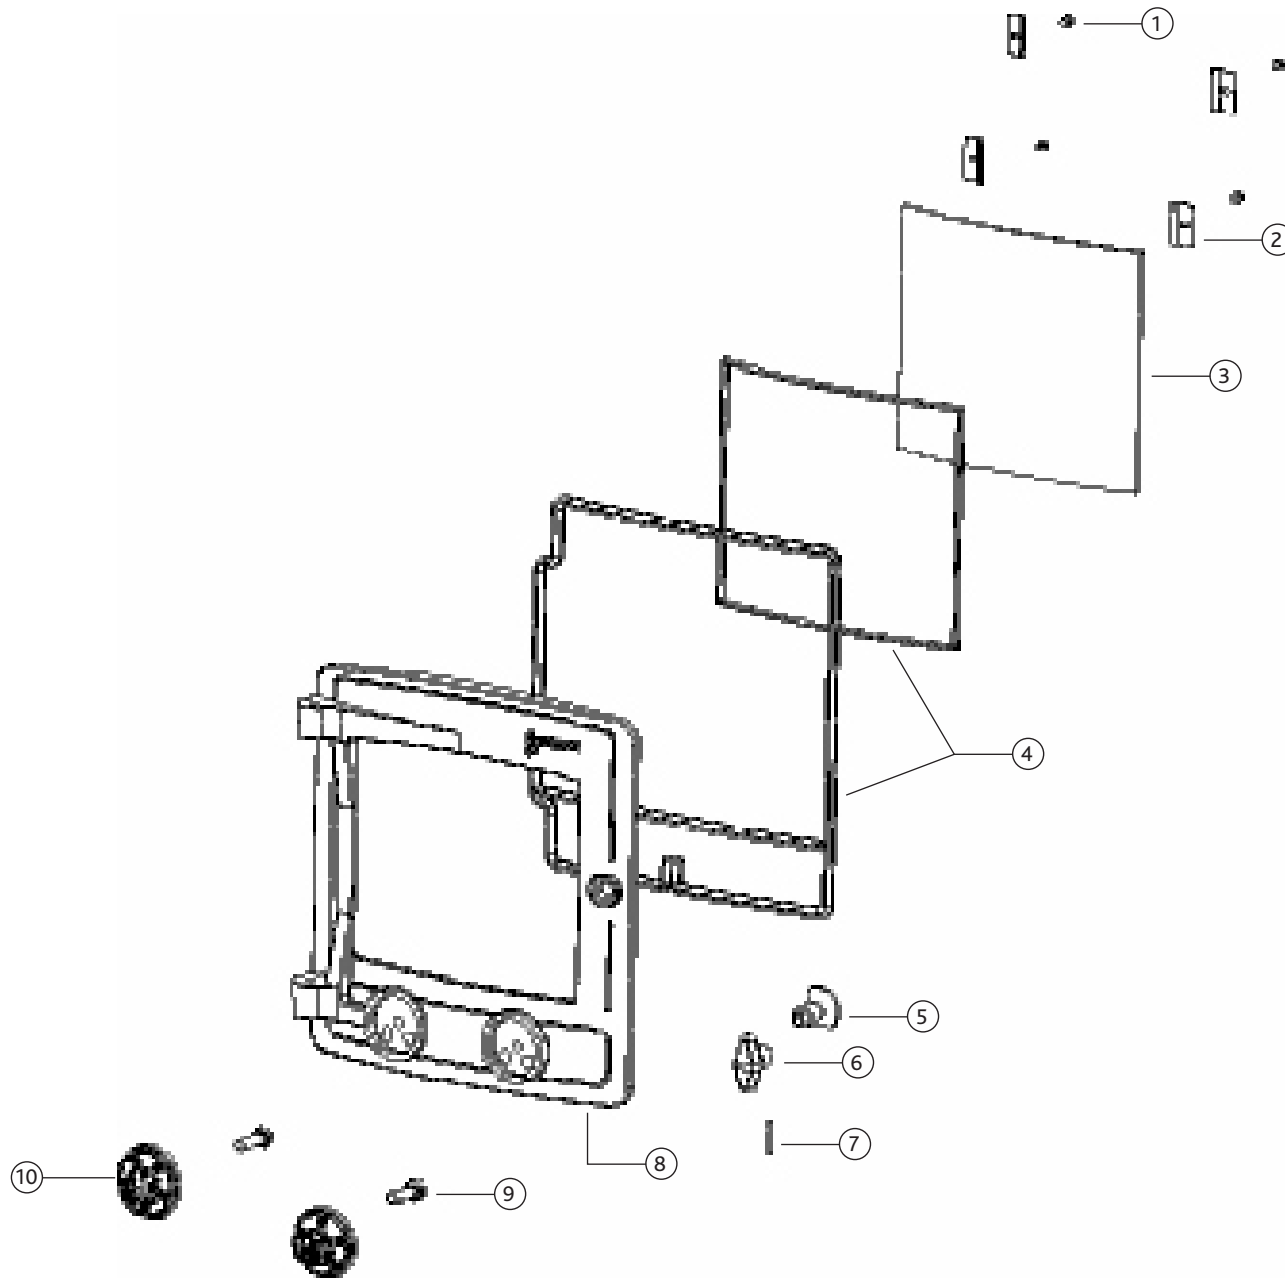

No	Product Code	Description
Pre CE for serial numbers beginning YC, YD or YE		
EXMOOR		
1	YM-YA74003	Ashpan
2	YM-YM74054	Cast grate
3	YM-YM74068	Deepening bar
4	YM-C74038	Grate side support
EXE		
1	YM-YA81003	Ashpan
2	YM-YM81054	Cast grate
3	YM-YM00068	Deepening bar
4	YM-C81038	Grate side support
DEVON		
1	YM-YA82003	Ashpan
2	YM-YM82054	Cast grate
3	YM-YM00068	Deepening bar
4	YM-C82038	Grate side support
COUNTY		
1	YM-YA05003	Ashpan
2	YM-YM05054	Cast grate
3	YM-YM00068	Deepening bar
4	YM-C05038	Grate side support
4	YM-C02038	Grate side support (County Integral)
COUNTY INTEGRAL		
1	YM-YA05003	Ashpan
2	YM-YM05054	Cast Grate
3	YM-YM00068	Deepening Bar
4	YM-C02038	Grate Side Support

EXMOOR DOOR