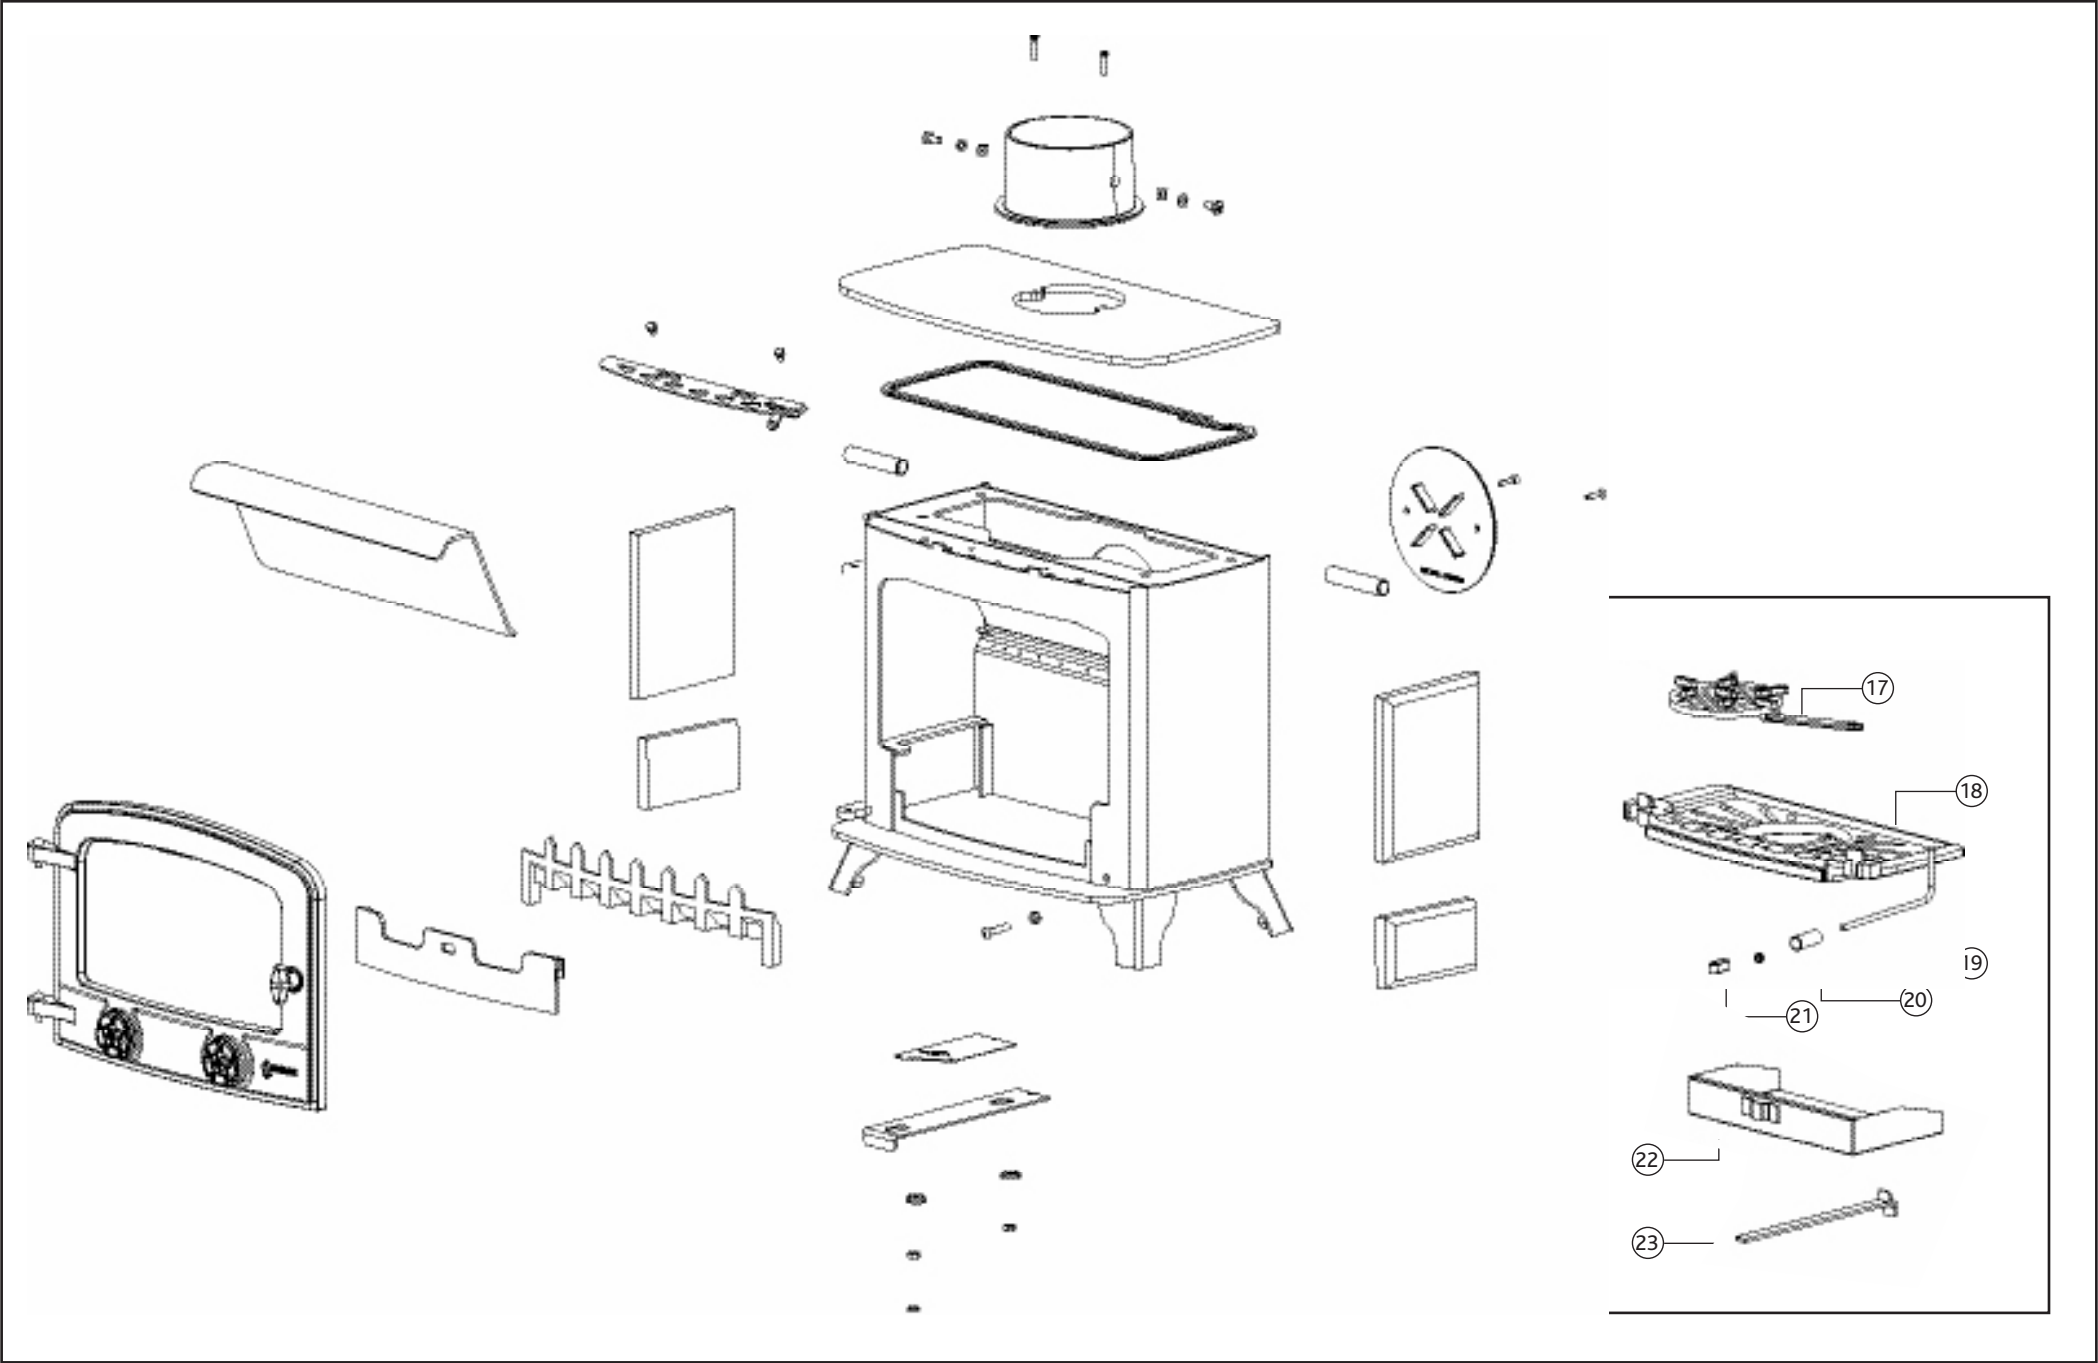

No	Product Code	Description
	CE MODELS	(Serial numbers beginning: BYM)
1	YM-YM00545	6" Cast flue spigot
1+3	YM-YADECFK	Flue kit assembly (includes fixings)
2	YM-A9131FL	Top plate
3	YM-YM00510	6" Cast flue blanking plate
4	YM-C00008	Baffle extension tube
5	YM-C81080	Upper side firebrick CE
6	YM-C81081	Lower side firebrick CE (wood only)
7	YM-F00019	M8 blanking screw nut (wood only)
8	YM-F00018	Blanking screw CE only (wood only)
9	YM-C81957CE	Tertiary air control bar CE
10	YM-C00960	Tertiary slider spacer
11	YM-YM81080	Log retaining bar CE
12	YM-YA81422CE	Drop-in ashpan cover CE
13	YM-YM81906	Single door casting CE
14	YM-C81007CE	Baffle plate CE (w455 x d171)
15	YM-YA81018CE	Airwash control assembly CE
16	YM-B81309	Airwash slider bolt
N/A	YM-F00106	Door hinge pin 5/6"
N/A	YM-YM00067	Door tool
	MULTI-FUEL	As above plus
17	YM-YM81071	Cast centre grate CE
18	YM-YM81070	Main grate CE
19	YM-C74070	Riddling rod CE
20	YM-C74072	Riddling rod spacer CE
21	YM-C00073	Riddling rod knob CE
22	YM-YA81003CE	Ashpan
23	YM-C00006	Ashpan tool

For door parts see pages 22 - 25

No	Product Code	Description
	PRE CE	(Serial numbers beginning: YC, YD or YE)
5	YM-C81243	Side firebrick (2 per stove)
5	YM-C81243CH	Chamotte side firebrick (2 per stove)
N/A	YM-C81343	Rear firebrick (2 per stove)
N/A	YM-C81343CH	Chamotte rear firebrick (2 per stove)
9	YM-C81957	Tertiary air control bar
11	YM-YM00035	Log retaining bar
12	YM-YA81422	Drop-in ashpan cover
13	YM-YM00906	Standard single door casting only
14	YM-C81007	Baffle plate
15	YM-YA81018	Airwash control assembly

For Pre-CE coal kit parts see pages 18 & 19
All other parts as CE